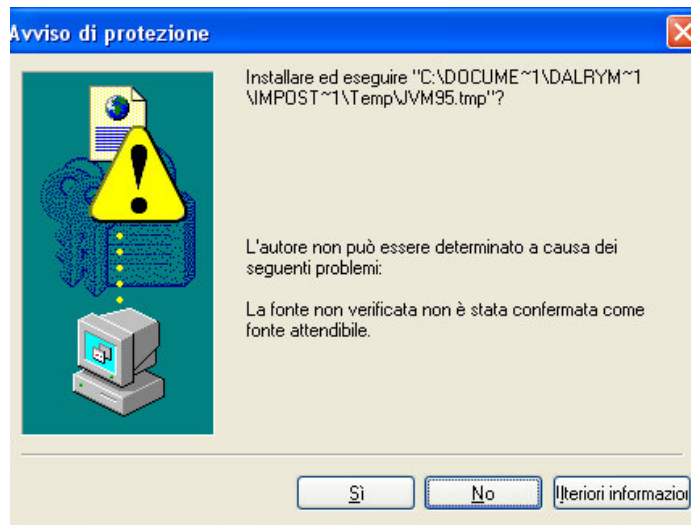

## Chat Instructions

Please follow these instructions to login to the chat:

1. Click on the Chat icon to enter the ArtNet chat

2. Once you have clicked on the button, a window like this (but in your language) will appear.

3. Click YES
4. Once the chat is opened, please type in the empty white line `"/nick"` leave one space and then write your name without spaces. Example: `/nick AnnaD`  
`/nick Elisabetta`
5. Click ENTER and join the chat!